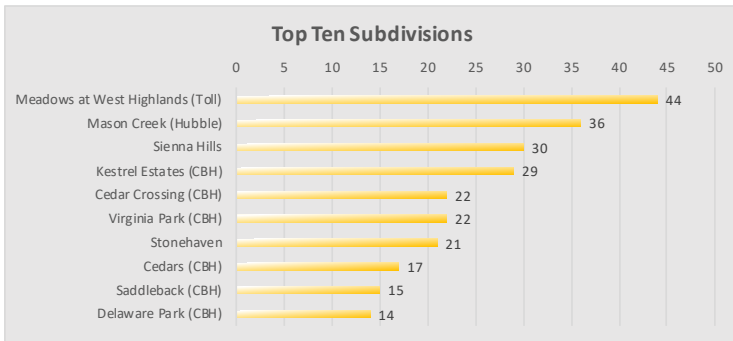

Caldwell / Middleton Builder & Subdivision Totals
Sold / Pending Homes 1-1-2021 to 6-16-2021
Top Ten Highlighted

Subdivisions		Subdivisions	
Alphabetically	Count	By Number of Homes	Count
0 Not Applicable	15	Meadows at West Highlands (Toll)	44
Albion Acres	2	Mason Creek (Hubble)	36
Arrowleaf	4	Sienna Hills	30
Blue Meadows	2	Kestrel Estates (CBH)	29
Cedar Crossing	22	Cedar Crossing (CBH)	22
Cedars	17	Virginia Park (CBH)	22
Cirrus Pointe	2	Stonehaven	21
Crossing at Meadow Park	8	Cedars (CBH)	17
Cumberland	13	Saddleback (CBH)	15
Del Rosario Estates	1	Delaware Park (CBH)	14
Delaware Park	14	Cumberland	13
Desert Pine Estates	1	Dover Place	10
Dover Place	10	Crossing at Meadow Park	8
Highlight Estates	1	Linfield Estates	6
Kennedy Meadows	1	Windsor Creek	6
Kestrel Estates	29	Tapestry	5
Kimber Ridge	1	Arrowleaf	4
Linfield Estates	6	Valhalla Country Estates	4
Manchester Park Canyon Co	1	Purple Sage Estates	3
Mason Creek	36	Voyage Crossing	3
Meadows at West Highlands	44	Albion Acres	2
Pear Lane Estates	1	Blue Meadows	2
Pennsylvania Park	1	Cirrus Pointe	2
Purple Sage Estates	3	Sawtooth Lakes	2
Saddleback	15	Western Pines	2
Sawtooth Lakes	2	Del Rosario Estates	1
Sienna Hills	30	Desert Pine Estates	1
Stonehaven	21	Highlight Estates	1
Summerwind at Orchard Hills	1	Kennedy Meadows	1
Sunset Hills	1	Kimber Ridge	1
Tapestry	5	Manchester Park Canyon Co	1
Valhalla Country Estates	4	Pear Lane Estates	1
Virginia Park	22	Pennsylvania Park	1
Voyage Crossing	3	Summerwind at Orchard Hills	1
West River	1	Sunset Hills	1
Western Pines	2	West River	1
Windsor Creek	6	Windsor Creek East	1
Windsor Creek East	1	Winslow Acres	1
Winslow Acres	1	Wyatts Hollow	1
Wyatts Hollow	1	0 Not Applicable	15
Grand Total	351	Grand Total	351