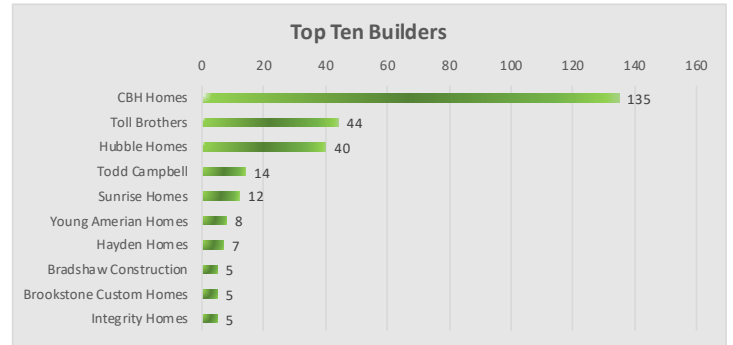

Caldwell / Middleton Builder & Subdivision Totals
Sold / Pending Homes 1-1-2021 to 6-16-2021
Top Ten Highlighted

Subdivisions		Subdivisions	
Alphabetically	Count	By Number of Homes	Count
0 Not Applicable	15	Meadows at West Highlands (Toll)	44
Albion Acres	2	Mason Creek (Hubble)	36
Arrowleaf	4	Sienna Hills	30
Blue Meadows	2	Kestrel Estates (CBH)	29
Cedar Crossing	22	Cedar Crossing (CBH)	22
Cedars	17	Virginia Park (CBH)	22
Cirrus Pointe	2	Stonehaven	21
Crossing at Meadow Park	8	Cedars (CBH)	17
Cumberland	13	Saddleback (CBH)	15
Del Rosario Estates	1	Delaware Park (CBH)	14
Delaware Park	14	Cumberland	13
Desert Pine Estates	1	Dover Place	10
Dover Place	10	Crossing at Meadow Park	8
Highlight Estates	1	Linfield Estates	6
Kennedy Meadows	1	Windsor Creek	6
Kestrel Estates	29	Tapestry	5
Kimber Ridge	1	Arrowleaf	4
Linfield Estates	6	Valhalla Country Estates	4
Manchester Park Canyon Co	1	Purple Sage Estates	3
Mason Creek	36	Voyage Crossing	3
Meadows at West Highlands	44	Albion Acres	2
Pear Lane Estates	1	Blue Meadows	2
Pennsylvania Park	1	Cirrus Pointe	2
Purple Sage Estates	3	Sawtooth Lakes	2
Saddleback	15	Western Pines	2
Sawtooth Lakes	2	Del Rosario Estates	1
Sienna Hills	30	Desert Pine Estates	1
Stonehaven	21	Highlight Estates	1
Summerwind at Orchard Hills	1	Kennedy Meadows	1
Sunset Hills	1	Kimber Ridge	1
Tapestry	5	Manchester Park Canyon Co	1
Valhalla Country Estates	4	Pear Lane Estates	1
Virginia Park	22	Pennsylvania Park	1
Voyage Crossing	3	Summerwind at Orchard Hills	1
West River	1	Sunset Hills	1
Western Pines	2	West River	1
Windsor Creek	6	Windsor Creek East	1
Windsor Creek East	1	Winslow Acres	1
Winslow Acres	1	Wyatts Hollow	1
Wyatts Hollow	1	0 Not Applicable	15
Grand Total	351	Grand Total	351