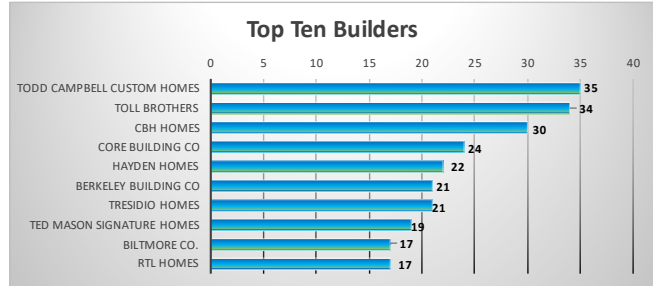

Eagle / Star Builder & Subdivision Productivity Report

All Sold 2016 - Current (6-18-2021)

Top Ten Highlighted

Subdivisions

Alphabetically	Count
0 Not Applicable	11
Archway	1
Barrell Creek	3
Cedarfield	5
Collina Vista	43
Craftsman Estates	16
Creekwater	2
Creighton Woods	13
Crestpoint Place	1
Eagle Mountain Estates	13
Endsley Court	6
Estates at Corrente Bello	1
Fallbrook	7
Featherglen	2
Foxtail Lakes	1
Greendale Grove	16
Hazen Ranch Estates	1
Heron River	29
Homestead	18
Hope Springs	43
Iron Mountain Ridge	10
Lakemoor	34
Legacy	83
Leighton Lake Estates	1
Moon Lake Ranch	1
Pavilion Commons	10
Pony Hollow	1
Renovare	4
Riverstone	33
Riverstone Twnh	5
Sage Canyon	1
Sailing Hawks	7
Silkwood	1
Snoqualmie Falls	2
Snoqualmie River	5
Somerset Farms	1
Spurwing Heights	1
Stillwater	6
Tandem Ridge	8
The Lakes at Pristine Springs	10
Trident Ridge	22
Valynn Village	6
Williamson River Ranch	10
Grand Total	494

Subdivisions

By Number of Homes	Count
Legacy	83
Collina Vista	43
Hope Springs	43
Lakemoor	34
Riverstone	33
Heron River	29
Trident Ridge	22
Homestead	18
Craftsman Estates	16
Greendale Grove	16
Creighton Woods	13
Eagle Mountain Estates	13
0 Not Applicable	11
Iron Mountain Ridge	10
Pavilion Commons	10
The Lakes at Pristine Springs	10
Williamson River Ranch	10
Tandem Ridge	8
Fallbrook	7
Sailing Hawks	7
Endsley Court	6
Stillwater	6
Valynn Village	6
Cedarfield	5
Riverstone Twnh	5
Snoqualmie River	5
Renovare	4
Barrell Creek	3
Creekwater	2
Featherglen	2
Snoqualmie Falls	2
Archway	1
Crestpoint Place	1
Estates at Corrente Bello	1
Foxtail Lakes	1
Hazen Ranch Estates	1
Leighton Lake Estates	1
Moon Lake Ranch	1
Pony Hollow	1
Sage Canyon	1
Silkwood	1
Somerset Farms	1
Spurwing Heights	1
Grand Total	494