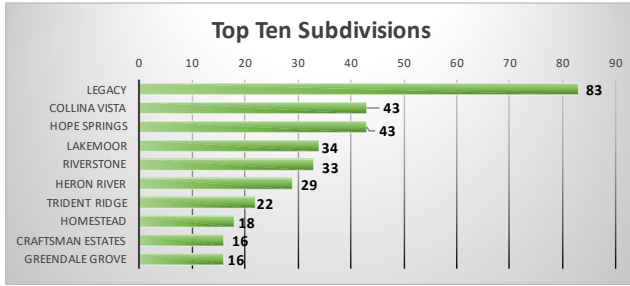

Eagle / Star Builder & Subdivision Productivity Report

All Sold 2016 - Current (6-18-2021)

Top Ten Highlighted

Subdivisions

Alphabetically	Count
0 Not Applicable	11
Archway	1
Barrell Creek	3
Cedarfield	5
Collina Vista	43
Craftsman Estates	16
Creekwater	2
Creighton Woods	13
Crestpoint Place	1
Eagle Mountain Estates	13
Endsley Court	6
Estates at Corrente Bello	1
Fallbrook	7
Featherglen	2
Foxtail Lakes	1
Greendale Grove	16
Hazen Ranch Estates	1
Heron River	29
Homestead	18
Hope Springs	43
Iron Mountain Ridge	10
Lakemoor	34
Legacy	83
Leighton Lake Estates	1
Moon Lake Ranch	1
Pavilion Commons	10
Pony Hollow	1
Renovare	4
Riverstone	33
Riverstone Twnh	5
Sage Canyon	1
Sailing Hawks	7
Silkwood	1
Snoqualmie Falls	2
Snoqualmie River	5
Somerset Farms	1
Spurwing Heights	1
Stillwater	6
Tandem Ridge	8
The Lakes at Pristine Springs	10
Trident Ridge	22
Valynn Village	6
Williamson River Ranch	10
Grand Total	494

Subdivisions

By Number of Homes	Count
Legacy	83
Collina Vista	43
Hope Springs	43
Lakemoor	34
Riverstone	33
Heron River	29
Trident Ridge	22
Homestead	18
Craftsman Estates	16
Greendale Grove	16
Creighton Woods	13
Eagle Mountain Estates	13
0 Not Applicable	11
Iron Mountain Ridge	10
Pavilion Commons	10
The Lakes at Pristine Springs	10
Williamson River Ranch	10
Tandem Ridge	8
Fallbrook	7
Sailing Hawks	7
Endsley Court	6
Stillwater	6
Valynn Village	6
Cedarfield	5
Riverstone Twnh	5
Snoqualmie River	5
Renovare	4
Barrell Creek	3
Creekwater	2
Featherglen	2
Snoqualmie Falls	2
Archway	1
Crestpoint Place	1
Estates at Corrente Bello	1
Foxtail Lakes	1
Hazen Ranch Estates	1
Leighton Lake Estates	1
Moon Lake Ranch	1
Pony Hollow	1
Sage Canyon	1
Silkwood	1
Somerset Farms	1
Spurwing Heights	1
Grand Total	494