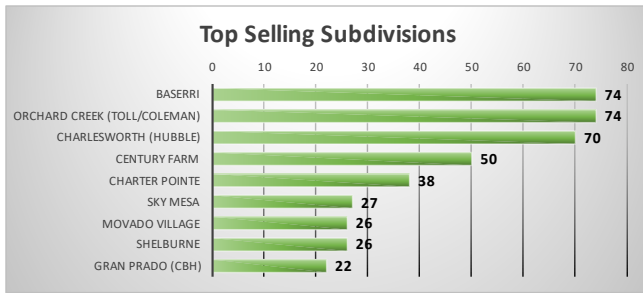

Boise SW Meridian, SE / SW Meridian - Builder & Subdivision Productivity Report Sold / Pending New Construction Year to Date as of 6-19-2021

Subdivisions	
Alphabetically	Count
0 Not Applicable	2
Baserri	74
Calistoga	12
Castle Creek	6
Cavanaugh (CBH)	4
Caven Ridge Estates	13
Century Farm	50
Charlesworth (Hubble)	70
Charter Pointe	38
Crosswinds	6
East Ridge	2
Edgehill (CBH)	18
Fall Creek	2
Goldengrove (CBH)	1
Gran Prado (CBH)	22
Movado Estates	14
Movado Greens	19
Movado Village	26
Normandy (CBH)	1
Orchard Creek (Toll/Coleman)	74
Shelburne	26
Sky Mesa	27
Southridge Meridian (CBH)	16
The Keep	1
Timberline	2
Winters Run	5
Grand Total	531

Subdivisions	
By Number of Homes	Count
Baserri	74
Orchard Creek (Toll/Coleman)	74
Charlesworth (Hubble)	70
Century Farm	50
Charter Pointe	38
Sky Mesa	27
Movado Village	26
Shelburne	26
Gran Prado (CBH)	22
Movado Greens	19
Edgehill (CBH)	18
Southridge Meridian (CBH)	16
Movado Estates	14
Caven Ridge Estates	13
Calistoga	12
Castle Creek	6
Crosswinds	6
Winters Run	5
Cavanaugh (CBH)	4
0 Not Applicable	2
East Ridge	2
Fall Creek	2
Timberline	2
Goldengrove (CBH)	1
Normandy (CBH)	1
The Keep	1
Grand Total	531