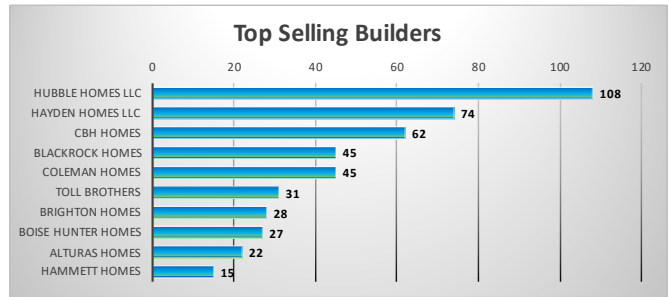

Boise SW Meridian, SE / SW Meridian - Builder & Subdivision Productivity Report Sold / Pending New Construction Year to Date as of 6-19-2021

Subdivisions	
Alphabetically	Count
0 Not Applicable	2
Baserri	74
Calistoga	12
Castle Creek	6
Cavanaugh (CBH)	4
Caven Ridge Estates	13
Century Farm	50
Charlesworth (Hubble)	70
Charter Pointe	38
Crosswinds	6
East Ridge	2
Edgehill (CBH)	18
Fall Creek	2
Goldengrove (CBH)	1
Gran Prado (CBH)	22
Movado Estates	14
Movado Greens	19
Movado Village	26
Normandy (CBH)	1
Orchard Creek (Toll/Coleman)	74
Shelburne	26
Sky Mesa	27
Southridge Meridian (CBH)	16
The Keep	1
Timberline	2
Winters Run	5
Grand Total	531

Subdivisions	
By Number of Homes	Count
Baserri	74
Orchard Creek (Toll/Coleman)	74
Charlesworth (Hubble)	70
Century Farm	50
Charter Pointe	38
Sky Mesa	27
Movado Village	26
Shelburne	26
Gran Prado (CBH)	22
Movado Greens	19
Edgehill (CBH)	18
Southridge Meridian (CBH)	16
Movado Estates	14
Caven Ridge Estates	13
Calistoga	12
Castle Creek	6
Crosswinds	6
Winters Run	5
Cavanaugh (CBH)	4
0 Not Applicable	2
East Ridge	2
Fall Creek	2
Timberline	2
Goldengrove (CBH)	1
Normandy (CBH)	1
The Keep	1
Grand Total	531